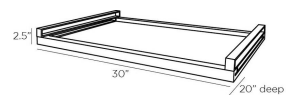

REXBURG TRAY

6259
 Blonde
 H: 2.5 IN
 W: 30 IN
 D: 20 IN

This large-scale tray is an entertainer's best friend. A blonde oak wood tray is paired with long, stainless steel handles finished in bronze, reminiscent of those used in architectural framing. The industrial-style Rexburg tray creates an elegant display, whether used as a serving piece or as a platform for staging objects. Finish will vary.