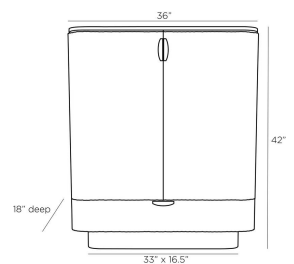

PONTEVERA COCKTAIL CABINET

6267
 Morel
 H: 42 IN
 W: 36 IN
 D: 18 IN

With a design character influenced by '50s-era dinner parties, the Pontevera cocktail cabinet is both fashionable and functional. The cabinet features a channeled façade in morel leather with a smoke-finished oak top. Finger pulls and a plinth base in vintage brass embellish the storage piece. Luxe finishes continue inside, with adjustable clear glass shelves, and soft-close doors lined with vintage brass. Finishes will vary.