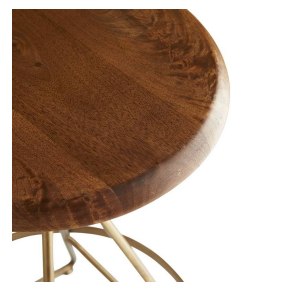

WYNDHAM SWIVEL COUNTER STOOL

6698

Natural

H: 25 IN

W: 16 IN

D: 16 IN

Counter stool with tube shaped triangular iron legs in vintage brass finish with round wooden swivel seat in distressed wax finish.