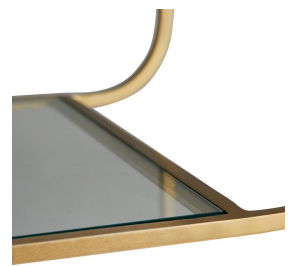

TRAINOR BAR CART

6857
 Antique Brass
 H: 35 IN
 W: 32.5 IN
 D: 17.5 IN

Serve your guests without forfeiting function or style. Crafted with an iron frame in an antique brass finish, each of the three tiers of this capsule-shaped bar cart features a different element. The top tier is inset with solid white marble, the second tier is inset with clear glass and the third tier is inset with mirrored glass. The use of mixed materials delivers a luxe visual appeal. finish will vary.