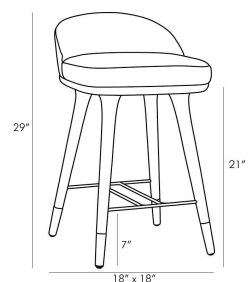

WALSH COUNTER STOOL

6865
Black Leather
H: 29 IN
W: 18 IN
D: 18 IN

Form meets function as modern meets traditional with this counter stool. The black leather seat lends a contemporary touch to the traditional style of the solid walnut-finish wood legs, while an antique brass stretcher adds support and acts as an accent to the dark façade. Featuring a low back and no arms, the minimalist profile of this piece makes it ideal for tucking under a counter. Finish and leather may vary.