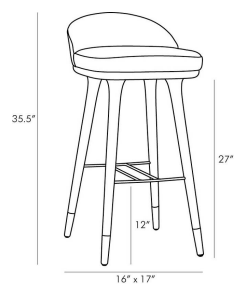

WALSH BAR STOOL

6866

Black Leather, Walnut
Wood

H: 35.5 IN

W: 18 IN

D: 18 IN

Form meets function as modern meets traditional with this bar stool. The black leather seat lends a contemporary touch to the traditional style of the solid walnut-finish wood legs, while an antique brass stretcher adds support and acts as an accent to the dark façade. Featuring a low back and no arms, the minimalist profile of this piece makes it ideal for tucking under a counter. Finish and leather may vary.