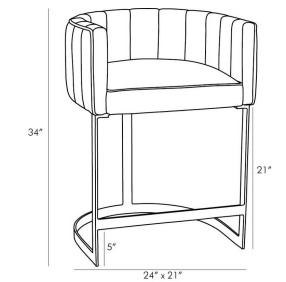

TATUM COUNTER STOOL

6884  
 Morel Leather  
 H: 34 IN  
 W: 24 IN  
 D: 21 IN

Drawing on the modernity of contemporary design, our Tatum counter stool showcases a modish yet timeless profile. The top-grain morel leather in combination with an antique brass modernizes the half-circle shape that echoes the design of traditional tub-style chairs.