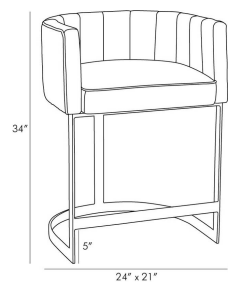

TATUM COUNTER STOOL

6937
 Dim Gray Leather,
 Antique Brass
 H: 34 IN
 W: 24 IN
 D: 21 IN

Drawing on the modernity of contemporary design our Tatum counter stool showcases a modish yet timeless profile. The top-grain dim gray leather in combination with antique brass modernizes the half-circle shape that echoes the design of traditional tub-style chairs.