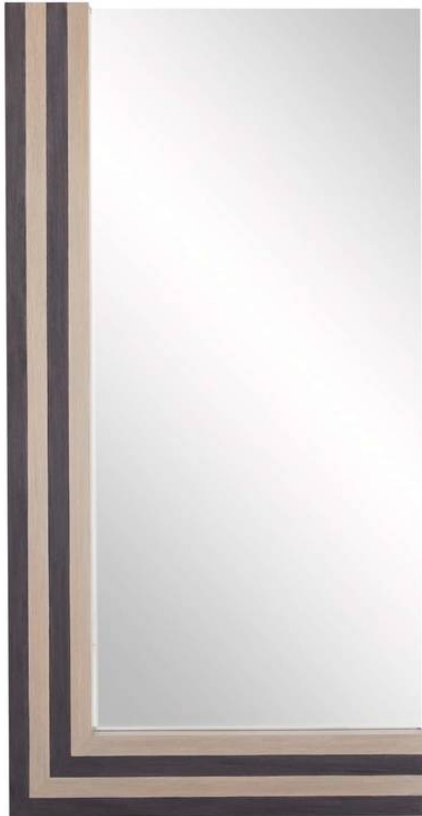

ROXY FULL LENGTH MIRROR

6945
Ebony
H: 78 IN
W: 40 IN
D: 2.5 IN

This style statement is created in ebony and smoke oak veneer that join together in an optical striping effect. The graphic Roxy floor mirror offers bold contrast, with a silhouette reminiscent of a doorway. The beveled mirror is fitted with a cleat for secure hanging vertically. Finish will vary.