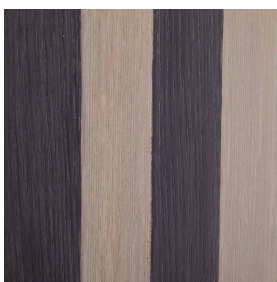

ROXY FULL LENGTH MIRROR

6945
Ebony
H: 78 IN
W: 40 IN
D: 2.5 IN

This style statement is created in ebony and smoke oak veneer that join together in an optical striping effect. The graphic Roxy floor mirror offers bold contrast, with a silhouette reminiscent of a doorway. The beveled mirror is fitted with a cleat for secure hanging vertically. Finish will vary.