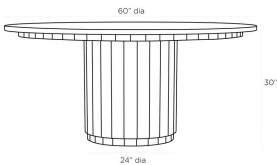

REID DINING TABLE

6970
Ebony
H: 30 IN
Dia: 60.0 IN

Dinner-party perfect, the Reid dining table was designed to impress. Created in ebony mango wood, the table features a pedestal base with ribbed detailing inspired by Tambour cabinet doors. Bands of gleaming antique-brass iron surround the table's round top and base. Finishes will vary.