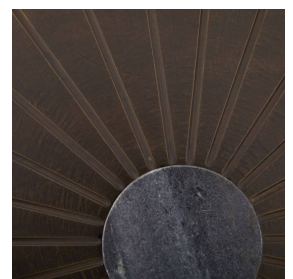

RHODES WALL PLAQUES, SET OF 3

6979
Jungle

A spree of luxe materials—jungle, white, and galaxy marble with antique brass and bronze-finished brass cladding—layer together in the trio of Rhodes wall plaques. The set, which can be hung vertically or horizontally, is captivating in any space for a standout moment. Each plaque is fitted with keyhole mounting hardware. Finishes will vary.