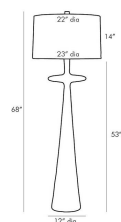

PUTNEY FLOOR LAMP

74723-860
Antiqued Aluminum,
Aluminum
H: 68 IN
Dia: 23.0 IN

Inspired by our Putney lamp we created a large-scale version. From each direction its silhouette reveals three stacked rounded forms—a cylinder a disk and an elongated tapered cone base—showcasing angular composition and balance. It has a mid-century feel but the antiqued aluminum finish offers a new take on the style. Its bold form commands attention making this a great fit for a modern living area. Topped with an off-white linen shade with off-white cotton lining. Finish will vary.