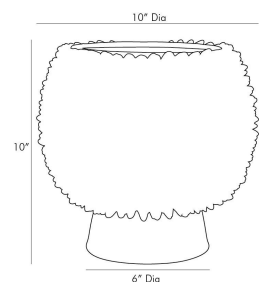

DARIA TALL VASE

7830  
 Matte Black  
 H: 10 IN  
 Dia: 10.0 IN

Sporting a heavily textured wildly unique façade the Daria is absolutely eye-catching. Ceramic is crafted in a fashion reminiscent of jackfruit with tiny spikes that cover its matte black-finished surface which is mounted on a matte black base. We see this piece displayed with a bouquet of small blooms or showcased solo as an eccentric centerpiece. Pair with the shorter version to deliver an even more textural appeal. Watertight.