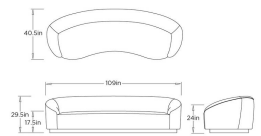

TURNER SOFA INDIGO VELVET DARK WALNUT

8031
 Indigo Velvet
 H: 29.5 IN
 W: 108 IN
 D: 34 IN

The voluptuous Turner sofa is all glamour, appealing to style makers who appreciate bold design. The entire silhouette is one long, sexy curve. This plush design is sleek but inviting, making Turner the perfect anchor for any room that is built for entertaining. Float two facing each other with a round cocktail table in the middle or use our elegant drinks tables to create an intimate lounge-like vibe.