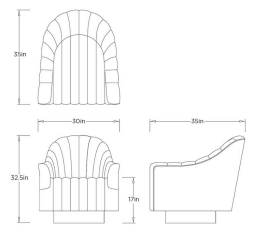

Style reigns supreme in this sensuous swivel chair plucked straight from the seventies. The inviting barrel back, plush channeling and sleek champagne steel plinth base create the perfect club chair. Place a pair in your favorite entertaining space with petite drinks tables or use four around a cocktail table instead of the traditional sofa and chair combo. These are meant to be touted, not tucked away!