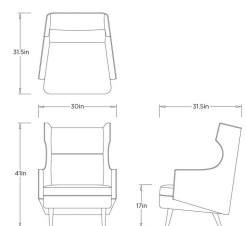

BUDELLI WING CHAIR FOREST VELVET

8149
 Forest Velvet
 H: 41 IN
 W: 30 IN
 D: 31.5 IN

8149 BUDELLI WING CHAIR ARTERIOS

A wingman for evenings at home, this timeless armchair will become a favorite seat in the house. Ease into the slight incline and comfort of plush forest velvet cushioning at all angles, and you'll never want to get out. It has looks to boot; unique modern lines, pipe detail and tapered wood legs give this chair class and style.