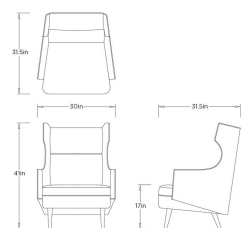

BUDELLI WING CHAIR CLOUD BOUCLE
GREY ASH

8155
Cloud Boucle
H: 41 IN
W: 30 IN
D: 31.5 IN

A wingman for evenings at home, this timeless armchair will become a favorite seat in the house. Ease into the slight incline and comfort of plush cloud boucle cushioning at all angles, and you'll never want to get out. It has looks to boot; unique modern lines, pipe detail and tapered wood legs give this chair class and style