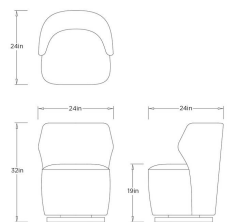

POPPY CHAIR CLOUD BOUCLÉ  
CHAMPAGNE SWIVEL

8171  
Cloud Bouclé  
H: 32 IN  
W: 24 IN  
D: 25 IN

Beautiful from every angle, this wing-armed swivel is scaled for smaller spaces, which makes it both versatile and visually impactful. The low, angular Poppy chair is upholstered in cloud bouclé and rests on a champagne iron plinth, creating a seat that's as elegant as it is comfortable.

8171 POPPY SWIVEL CHAIR

ARTERIOS