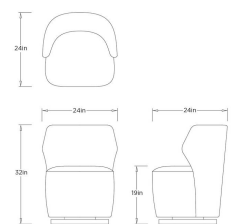

POPPY CHAIR CIDER VELVET
CHAMPAGNE SWIVEL

8172
Cider Velvet
H: 32 IN
W: 24 IN
D: 25 IN

Beautiful from every angle, this wing-armed swivel is scaled for smaller spaces, which makes it both versatile and visually impactful. The low, angular Poppy chair is upholstered in sumptuous cider velvet and rests on a champagne iron plinth, creating a seat that's as elegant as it is comfortable.