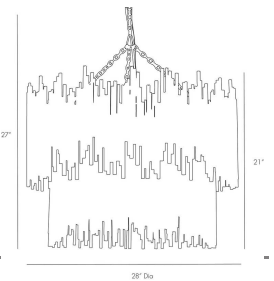

PRESCOTT TWO TIERED CHANDELIER

84006
Gold Leaf
H: 27 IN
Dia: 28.0 IN

Individual iron rods are welded together and hand-finished with gold leaf to create this two-tier chandelier. The entire piece is leafed, all the way up to the ceiling mount. Rustic, yet undeniably elegant. Sheds so much light with eight standard bulbs. Gold leaf finish may vary. Additional chain available (CHN-886). Certified for damp locations and intended for interior use.