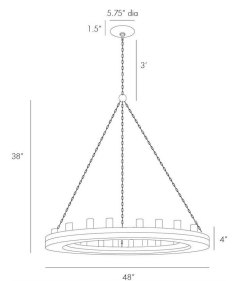

GEOFFREY MEDIUM CHANDELIER

84174
Gray Stained Wood,
Rust
H: 38 IN
Dia: 48.0 IN

Hanging by a purposely rusted chain, this gray wood ring and its 12 lights make a great statement when hanging over a large round dining table or kitchen island. The Edison bulbs in the photo reinforce the rustic, industrial feel. Additional chain available CHN-987. Certified for damp locations and intended for interior use.