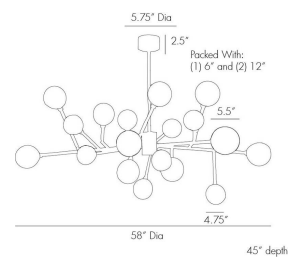

## DALLAS MEDIUM CHANDELIER

89032  
Polished Nickel, Clear  
Glass  
H: 8.5 IN  
W: 58 IN  
D: 45 IN

The Dallas chandelier, one of our most popular designs, is now available in polished nickel. This 18-light midcentury-inspired design features clear glass spheres and 12 of 18 arms are adjustable, making this the perfect piece for hands-on clients. Shown with small clear tubular bulbs. Certified for damp locations and intended for interior use. Additional pipe available PIPE-100. Bulb cannot exceed 3" in length due to globe size.