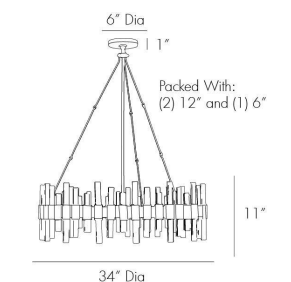

HASKELL LARGE CHANDELIER

89055
 Antique Brass, Clear
 Acrylic
 H: 29.5 IN
 Dia: 34.0 IN

Antique brass and clear acrylic are the perfect pair on this eight-light chandelier. Certified for damp locations and intended for interior use. Finish will vary. Additional pipe available (PIPE-101).