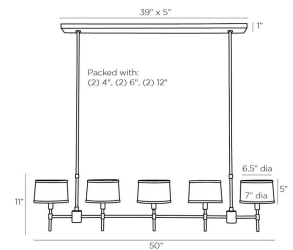

LUCIANO LINEAR CHANDELIER

89071

Bronze

H: 16 IN

W: 50 IN

D: 7 IN

Harnessing traditional elements, the Luciano is a modern classic. A bronze steel linear frame presents five lights, each topped with a white linen shade with a matching bronze band that trims the tops and bottoms of each shade. Additional pipe available (PIPE-486). Certified for damp locations and intended for interior use.