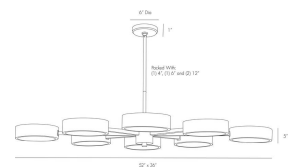

LINUS STARBURST CHANDELIER

89097

Black Nickel, Pale

Brass, Frosted Glass

H: 7 IN

W: 52 IN

D: 36 IN

Minimalist, modern and oh so cool. The eight-light Linus chandelier's muted pale brass finish is perfectly complemented by its polished black nickel details. The tempered, frosted glass diffusers serve dual functions; creating softer light below and shining additional light to the chandelier's frame, spotlighting its bold finish. Additional pipe available (PIPE-182). Also in heritage brass finish (89117) and a linear style (89443). Certified for damp locations and intended for interior use.