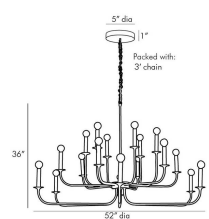

BRECK LARGE CHANDELIER

89345

Bronze

H: 38 IN

Dia: 52.0 IN

This chandelier features steel arms that curve upwards reaching from a center point at two different heights to create a double tier effect. The entire structure is finished in a bronze tone and is constructed with a seamless design. It's a modern take on a centuries-old classic. It holds eighteen exposed bulbs for maximum light. Certified for damp locations and intended for interior use.