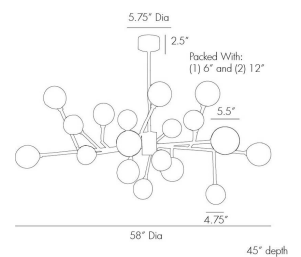

DALLAS MEDIUM CHANDELIER

89966
Vintage Brass, Clear
Seedy Glass
H: 8.5 IN
W: 58 IN
D: 45 IN

The Dallas chandelier (89981), one of our most popular designs, is now available in a vintage brass finish. This 18-light mid-century inspired design features seedy glass spheres and 12 out of 18 arms are adjustable, making this the perfect DIY project for your more discerning clients. Shown with small clear tubular bulbs. Additional pipe available PIPE-110. Certified for damp locations and intended for interior use. Bulb cannot exceed 3" in length due to globe size.