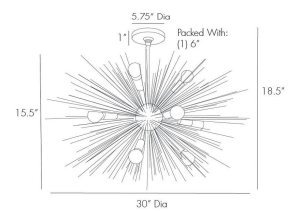

## ZANADOO FIXED CHANDELIER

89967

Antique Brass

H: 18.5 IN

Dia: 30.0 IN

Especially designed for spaces with lower ceilings this new addition to our signature starburst Zanadoo collection, has 12-lights. When installed with the 6" pipe it hangs 18.5 from the ceiling. Its steel frame is finished in antique brass. Shown with both frosted globe bulbs and small tubular bulbs. Certified for damp locations and intended for interior use.