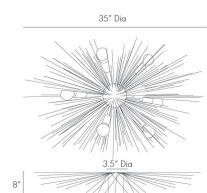

ROXANNE FLUSH MOUNT

89969  
 Antique Brass  
 H: 8 IN  
 Dia: 35.0 IN

This unique flush mount chandelier takes the Zanadoo starburst concept and makes it applicable for smaller rooms or rooms with lower ceilings. This eight-light fixture casts a beautiful light and shadow effect on the walls and ceiling. Shown with frosted globe bulbs and small clear tubular bulbs. Certified for damp locations and intended for interior use.