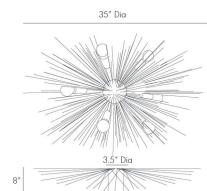

## ROXANNE FLUSH MOUNT

89970  
Polished Nickel  
H: 8 IN  
Dia: 35.0 IN

This eight-light, polished nickel flush mount chandelier re-imagines the Zanadoo starburst in a manner that works perfectly in smaller rooms. The result still has a beautiful light and shadow effect on the walls and ceiling. Shown with small tubular bulbs. Certified for damp locations and intended for interior use.