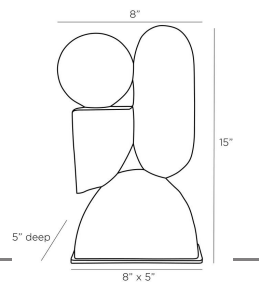

POZA SCULPTURE

9260

Ivory

H: 15 IN

W: 8 IN

D: 5 IN

A composition of spherical, carved ivory riverstone shapes nod to the geometry of the cubist movement. The abstract art piece, which is poised on a flat bronze steel base, is a collection-worthy addition to any room. Riverstone will vary.