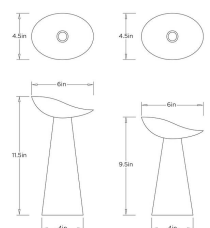

ACI09

ACI09 ARGEMONE CANDLE HOLDERS, SET OF 2