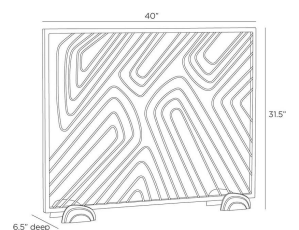

HOLMES FIRESCREEN

AF110
 Bronze
 H: 31.5 IN
 W: 40 IN
 D: 6.5 IN

The bronze iron mesh of our sturdy fire screen is both functional and stylish, recalling traced patterns and linework. Inspired by the unique swirls of a fingerprint, the Holmes is plated in bronze and finished with pebble-shaped radial feet for secure placement.