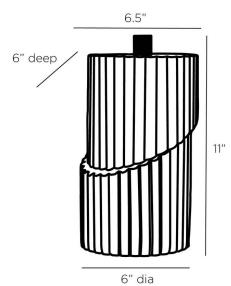

WHITTAKER TALL CONTAINER

ARC02
 Ivory
 H: 11 IN
 W: 6.5 IN
 D: 6 IN

The Whittaker's grooved design, created in stacked, offset discs, offers an industrial nod reminiscent of machine gears. The contemporary cache features a contrasting, notched round knob in an antique brass finish. Carved in ivory resin, the accent is as versatile as it is style packed.