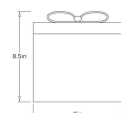

MONET LARGE CONTAINER

ARC03  
 White Onyx  
 H: 8.5 IN  
 Dia: 8.0 IN

A chic, rounded container of white onyx is all tied up with a bow-shaped handle of antique brass iron. Colors and variations in the stone make each piece unique. This box is more impactful when displayed with its smaller companion. Finish will vary.