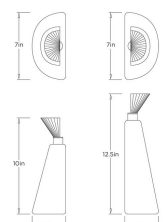

MARIAH DECANTERS, SET OF 2

ARI25
Antique Brass

Our pair of smoke-luster glass containers was designed to elevate any credenza or bar cabinet. Each decanter's handmade texture is complemented by a Gingko-leaf-inspired stopper of antique brass cast aluminum. Display separately or nested together as a pair. Finish will vary.