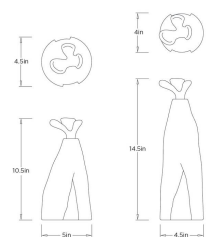

LYDIA DECANTERS, SET OF 2

ARI26
Bronze

The fluid shapes embraced by the French painter Matisse informed our detailed stoppers of bronze cast aluminum. Each fits securely atop a cylinder of smoke luster hammered glass. These decanters deliver a modernist appeal, whether displayed alone or in pairs.