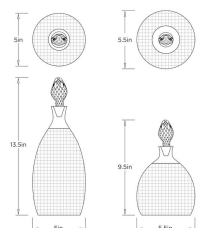

ARI28 OPHIS DECANTERS SET OF 2