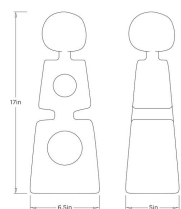

MALCOM SCULPTURE

ASC40
Ivory
H: 17 IN
W: 6.5 IN
D: 5 IN

This figural form was designed to elevate any entryway, console, or bookshelf. Textured from top to base, our ivory ricestone composite totem will draw the eye from any vantage point. Finish will vary.