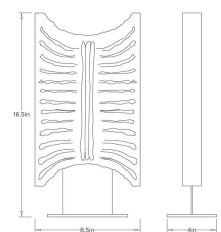

STELA SCULPTURE

ASC47

H: 16.5 IN

W: 8.5 IN

D: 4 IN

Evoking the weathered beauty of an architectural plaque, the Stela Sculpture serves as a compelling exploration of texture and form. Crafted from sand resin, its tactile surface emulates the gritty, timeless quality of ancient stone ruins. Whether styled on a bookshelf or console, this piece adds a sophisticated sense of history and structural depth to modern interiors.

ASC47 STELA SCULPTURE ARTERIO RS