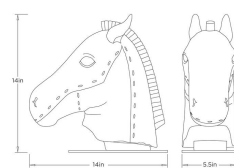

CAVALLE SCULPTURE

ASC49

H: 14 IN

W: 14 IN

D: 5.5 IN

Capturing the noble profile of a horse, the Cavalle Sculpture presents a graceful balance of movement and poise. Expertly crafted from ivory riverstone composite, it features a smooth yet subtly textured finish that accentuates the fluid lines of the equine silhouette. A timeless accent that lends a sense of classic sophistication and organic warmth to any interior.