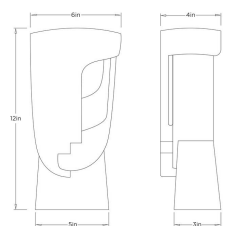

LIAM SCULPTURE

ASI19  
Antique Brass  
H: 12 IN  
W: 6 IN  
D: 4 IN

Picasso's paintings influenced the design of this abstract mask of cast aluminum. Finished in antique brass, its textural details offer an intriguing view from every angle.

ASI19 LIAM SCULPTURE

ARTERIOS