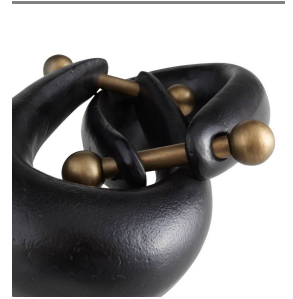

MAPLE SCULPTURE

ASI21  
 Blackened Aluminum  
 H: 5 IN  
 W: 12 IN  
 D: 5 IN

This sculptural form inspired by elongated hoop earrings are artfully formed of blackened cast aluminum and pierced with antique brass iron accents. These intertwined sculptures add a hint of whimsy to any surface. Finish will vary.