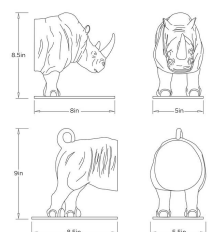

ETOSHA BOOKENDS, SET OF 2

ATC11

Evoking the powerful silhouette of a rhino, the Etosha Bookends are a striking study in primal strength and texture. This set is carved from charcoal lava stone composite, featuring a porous surface that emphasizes its rugged, organic origin. A bold addition to any bookshelf or console, these bookends provide a weighty, sculptural presence that grounds modern interiors with a sense of the wild.