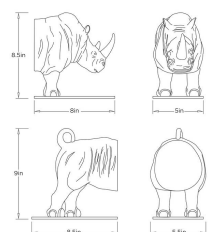

ETOSHA BOOKENDS, SET OF 2

ATC11

H: 8 IN  
 W: 4.75 IN  
 D: 8 IN  
 Dia: 8 IN

Evoking the powerful silhouette of a rhino, the Etosha Bookends are a striking study in primal strength and texture. This set is carved from charcoal lava stone composite, featuring a porous surface that emphasizes its rugged, organic origin. A bold addition to any bookshelf or console, these bookends provide a weighty, sculptural presence that grounds modern interiors with a sense of the wild.