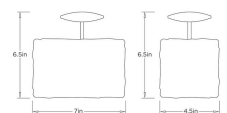

PEDRA BOOKENDS, SET OF 2

ATI12

Recalling the heavy, structural forms of an industrial foundry, the Pedra Bookends are a striking study in balance and mass. Each piece is carved from solid white marble, featuring clean geometric lines and natural grey veining.