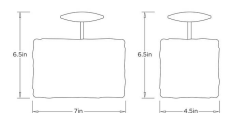

PEDRA BOOKENDS, SET OF 2

ATI12

H: 6.5 IN

Recalling the heavy, structural forms of an industrial foundry, the Pedra Bookends are a striking study in balance and mass. Each piece is carved from solid white marble, featuring clean geometric lines and natural grey veining.