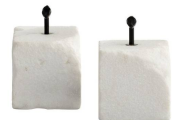

PEDRA BOOKENDS, SET OF 2

ATI12

Recalling the heavy, structural forms of an industrial foundry, the Pedra Bookends are a striking study in balance and mass. Each piece is carved from solid white marble, featuring clean geometric lines and natural grey veining.

ATI12 PEDRA BOOKENDS, SET OF 2

ARTERIO S