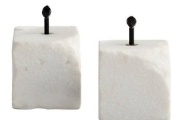

PEDRA BOOKENDS, SET OF 2

ATI12

H: 6.5 IN

Recalling the heavy, structural forms of an industrial foundry, the Pedra Bookends are a striking study in balance and mass. Each piece is carved from solid white marble, featuring clean geometric lines and natural grey veining.

ATI12 PEDRA BOOKENDS, SET OF 2

ARTERIOS