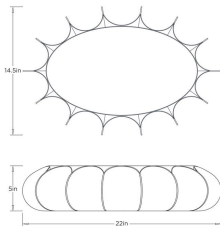

MORRISON CENTERPIECE

ATI14

H: 5 IN  
W: 22 IN  
D: 14.5 IN

ATI14 MORRISON CENTERPIECE ARTERIOS

The Morrison Centerpiece features a low-profile, elongated silhouette that creates a refined focal point for a dining or console table. Crafted from iron with brass accents, its hand-finished surface highlights the natural tonal variation and character of the materials. Whether styled with decorative objects or on its own, it brings an architectural element to every room it's placed in.