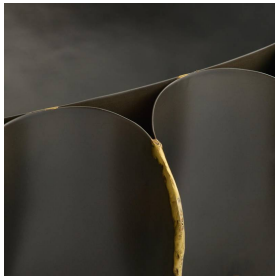

MORRISON CENTERPIECE

ATI14

H: 5 IN  
W: 22 IN  
D: 14.5 IN

ATI14 MORRISON CENTERPIECE ARTERIOS

The Morrison Centerpiece features a low-profile, elongated silhouette that creates a refined focal point for a dining or console table. Crafted from iron with brass accents, its hand-finished surface highlights the natural tonal variation and character of the materials. Whether styled with decorative objects or on its own, it brings an architectural element to every room it's placed in.