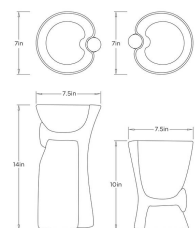

MAUD VASES, SET OF 2

AVC16
Ivory Crackle

The stylized, flowing forms of Art Nouveau are embodied in this pair of ivory crackle ceramic vases. Each organic silhouette is subtly offset from its companion, creating a harmonious yet contrasting display. Finish will vary.