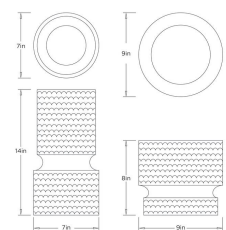

CLIFF VASES, SET OF 2

Showcasing the rhythmic movement of a staggered pattern, the Cliff Vases explore verticality and depth of color. Finished in gunmetal and teal reactive ceramic glaze, each tier shifts in tone, adding organic flow and sophisticated texture to any entryway or living space.

AVC20

AVC20 CLIFF VASES, SET OF 2