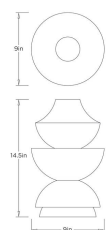

DERUTA VASE

Reflecting the staggered silhouette of stacked vessels, the Deruta Vase is a masterful exploration of tiered form. Finished in a riverstone reactive ceramic glaze, its variegated surface mimics the cool, weathered tones of natural stone. This piece introduces an understated, organic flow and a sophisticated layer of texture to any console or living space. This decorative vase is not watertight.

AVE14

H: 14.5 IN

Dia: 9 IN

AVEN DERUTA VASE

ARTERIO RS