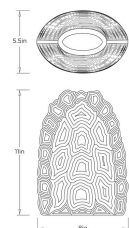

RIDLEY VASE

AVI09

H: 11 IN

W: 8 IN

D: 5.5 IN

Translating the rhythmic, geometric patterns of a tortoise shell into a sleek metallic form, the Ridley Vase is a striking study in modern symmetry. Its cast aluminum body is finished in polished silver, creating a high-luster surface that captures and reflects its surroundings.

AVI09 RIDLEY VASE

ARTERIO RS